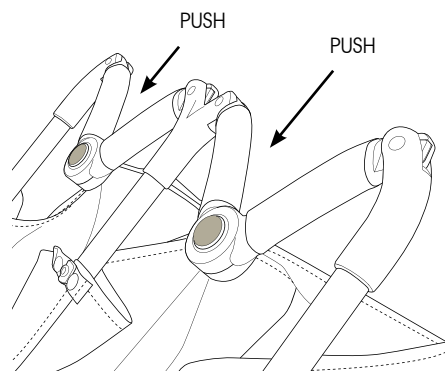

BABY MONSTERS KUKI TWIN

Technical specifications
Approximate age guide from 0 months to 15kg each seat.

Product weight
Complete: 9,8kg

Maximum load
33kg

Dimensions Length Width Height
Size unfolded: 85cm x 70cm x 101cm
Size folded: 67cm x 44cm x 26cm

- Homologated since birth
- Extra long hood UPF +50
- Ultra compact folding
- Perfect size for doors and elevators
- Adjustable backrest with total recline
- 5-point padded harness on each chair
- Possibility of adapting semi-rigid carrycot
- 3-front wheel suspension
- Removable front wheels
- Fixed and pivoting front wheels
- Anti-puncture EVA wheels
- Adjustable footrest
- Big shopping basket
- Front bar included

9,8kg

Ref. KUKI TWIN CHASSIS: BMKT10001