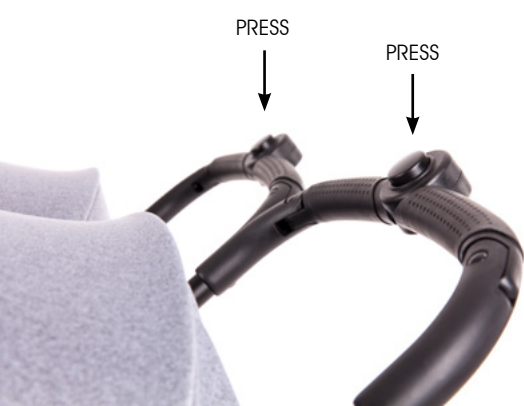

BABY MONSTERS KUKI TWIN

Technical specifications
Approximate age guide from 0 months to 15kg each seat.

Product weight
Complete: 9,8kg

Maximum load
33kg

Dimensions Length Width Height
Size unfolded: 85cm x 70cm x 101cm
Size folded: 67cm x 44cm x 26cm

- Homologated since birth
- Extra long hood UPF +50
- Ultra compact folding
- Perfect size for doors and elevators
- Adjustable backrest with total recline
- 5-point padded harness on each chair
- Possibility of adapting semi-rigid carrycot
- 3-front wheel suspension
- Removable front wheels
- Fixed and pivoting front wheels
- Anti-puncture EVA wheels
- Adjustable footrest
- Big shopping basket
- Front bar included

9,8kg

Ref. KUKI TWIN CHASSIS: BMKT10001